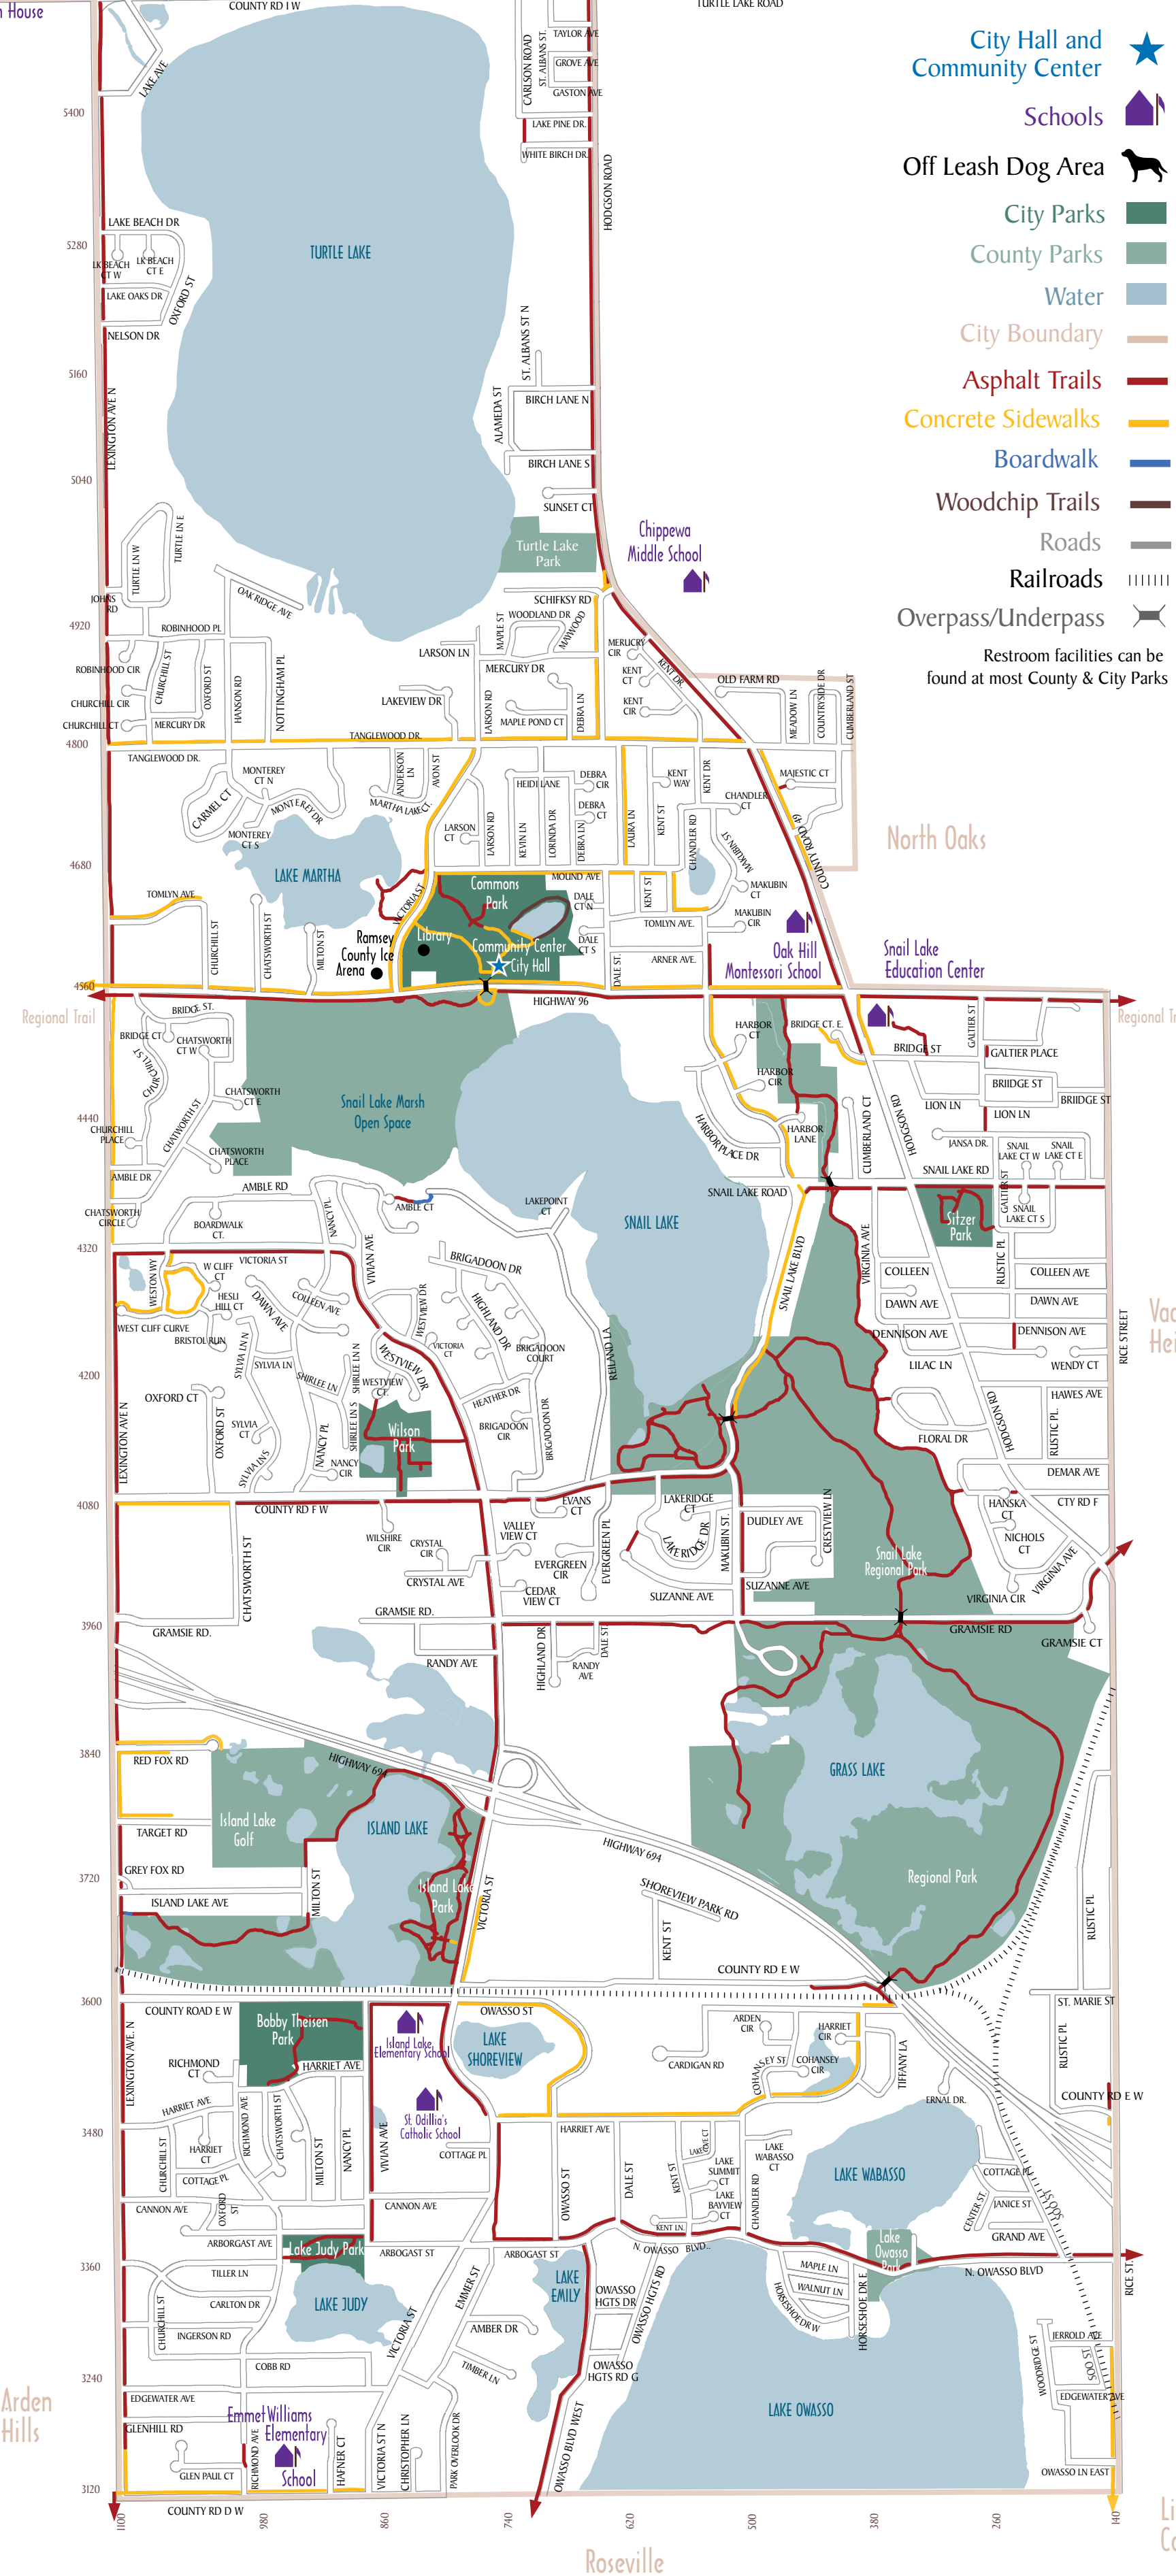

- City Hall and Community Center ★
- Schools 🏫
- Off Leash Dog Area 🐕
- City Parks 🌳
- County Parks 🌳
- Water 🌊
- City Boundary —
- Asphalt Trails —
- Concrete Sidewalks —
- Boardwalk —
- Woodchip Trails —
- Roads —
- Railroads —
- Overpass/Underpass —
- Restroom facilities can be found at most County & City Parks

Printing of this map and information guide is funded in part with a grant provided from the Twin Cities Gateway – the convention and visitors bureau serving Shoreview and north metro area communities