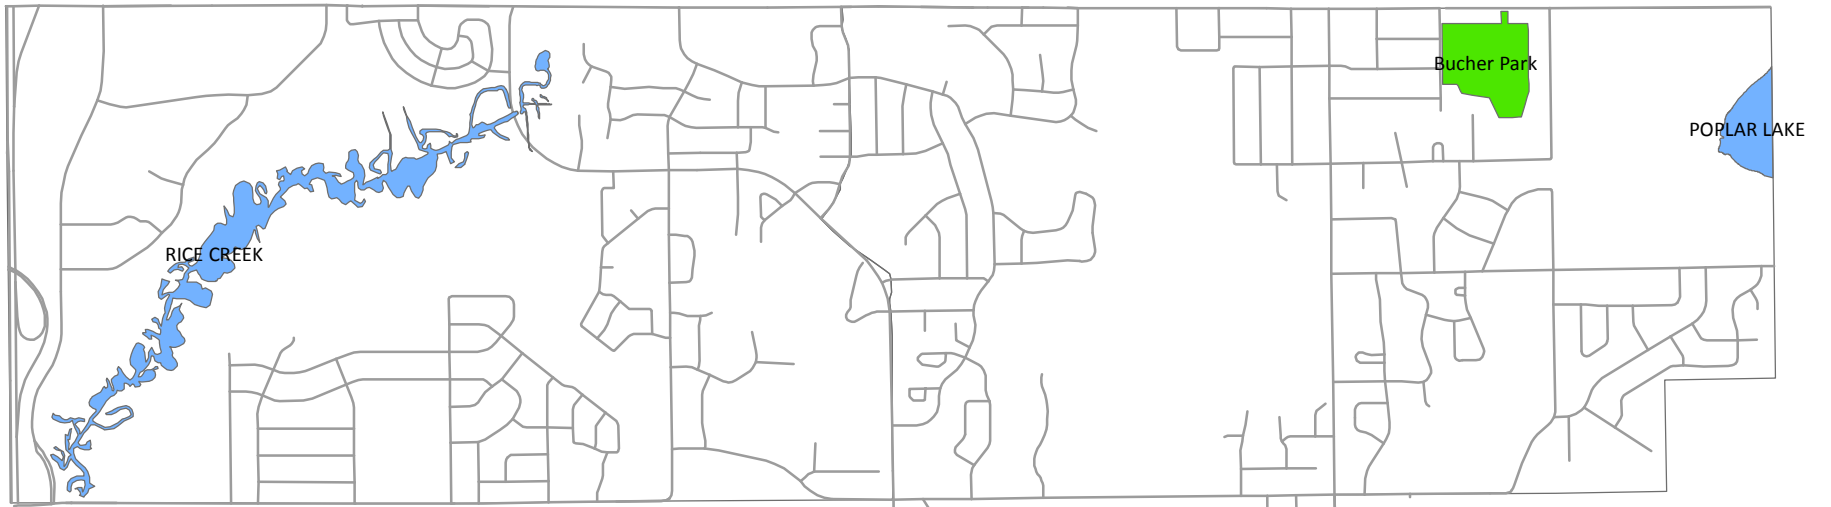

These three off-leash dog areas in City parks are intended to complement the large County-operated off-leash dog area located in the Rice Creek Open Space off of Lexington Avenue in northwest Shoreview. Dogs will be allowed to be off-leash only within the hockey rink areas at these three parks. The City will be providing benches and trash receptacles in each of these areas prior to the peak watering season. City staff will do a thorough evaluation of this new activity next winter to determine whether it should be continued or expanded to other parks.

Resident Reminders 7

Recycling Guide 8

Park & Recreation 10

Spring Cleanup Day

Saturday, May 7, 8 a.m. - 4 p.m.
Hamline Avenue and Highway 96

The following items will be accepted:
General Refuse and Debris
Household Hazardous Waste
Electronic Recycling
Charitable Donations

City of Shoreview
Off-Leash Areas

Legend

-  Off-Leash Areas
-  Lakes
-  Roads
-  City Boundaries