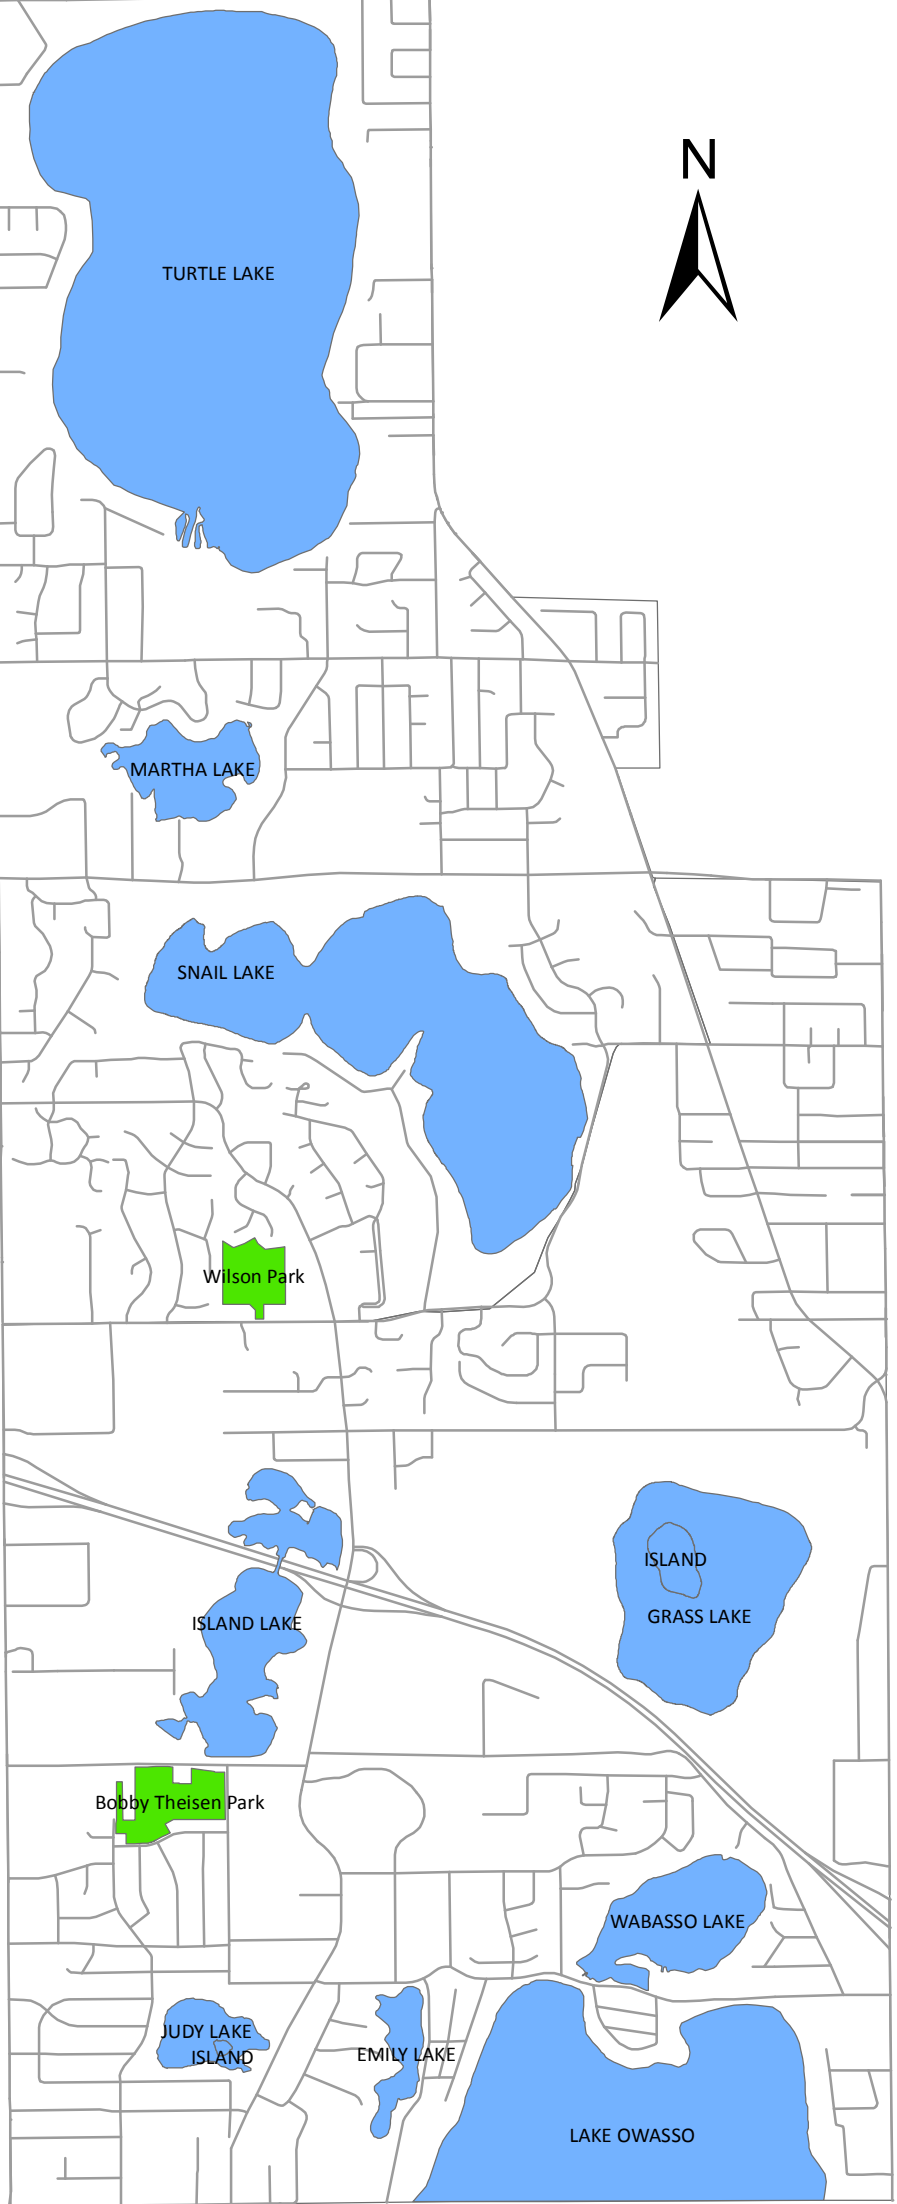

- Bucher Park – located in northeast Shoreview on Mackubin Street near County Road J
- Wilson Park – located in central Shoreview on County Road F east of Lexington Ave.
- Bobby Theisen Park – located in southern Shoreview on Vivian Ave south of County E

These three off-leash dog areas in City parks are intended to complement the large County-operated off-leash dog area located in the Rice Creek Open Space off of Lexington Avenue in northwest Shoreview. Dogs will be allowed to be off-leash only within the hockey rink areas at these three parks. The City will be providing benches and trash receptacles in each of these areas prior to the peak watering season. City staff will do a thorough evaluation of this new activity next winter to determine whether it should be continued or expanded to other parks.

Resident Reminders 7

Recycling Guide 8

Park & Recreation 10

Spring Cleanup Day

Saturday, May 7, 8 a.m. - 4 p.m.
Hamline Avenue and Highway 96

The following items will be accepted:
General Refuse and Debris
Household Hazardous Waste
Electronic Recycling
Charitable Donations

City of Shoreview
Off-Leash Areas

Legend

-  Off-Leash Areas
-  Lakes
-  Roads
-  City Boundaries