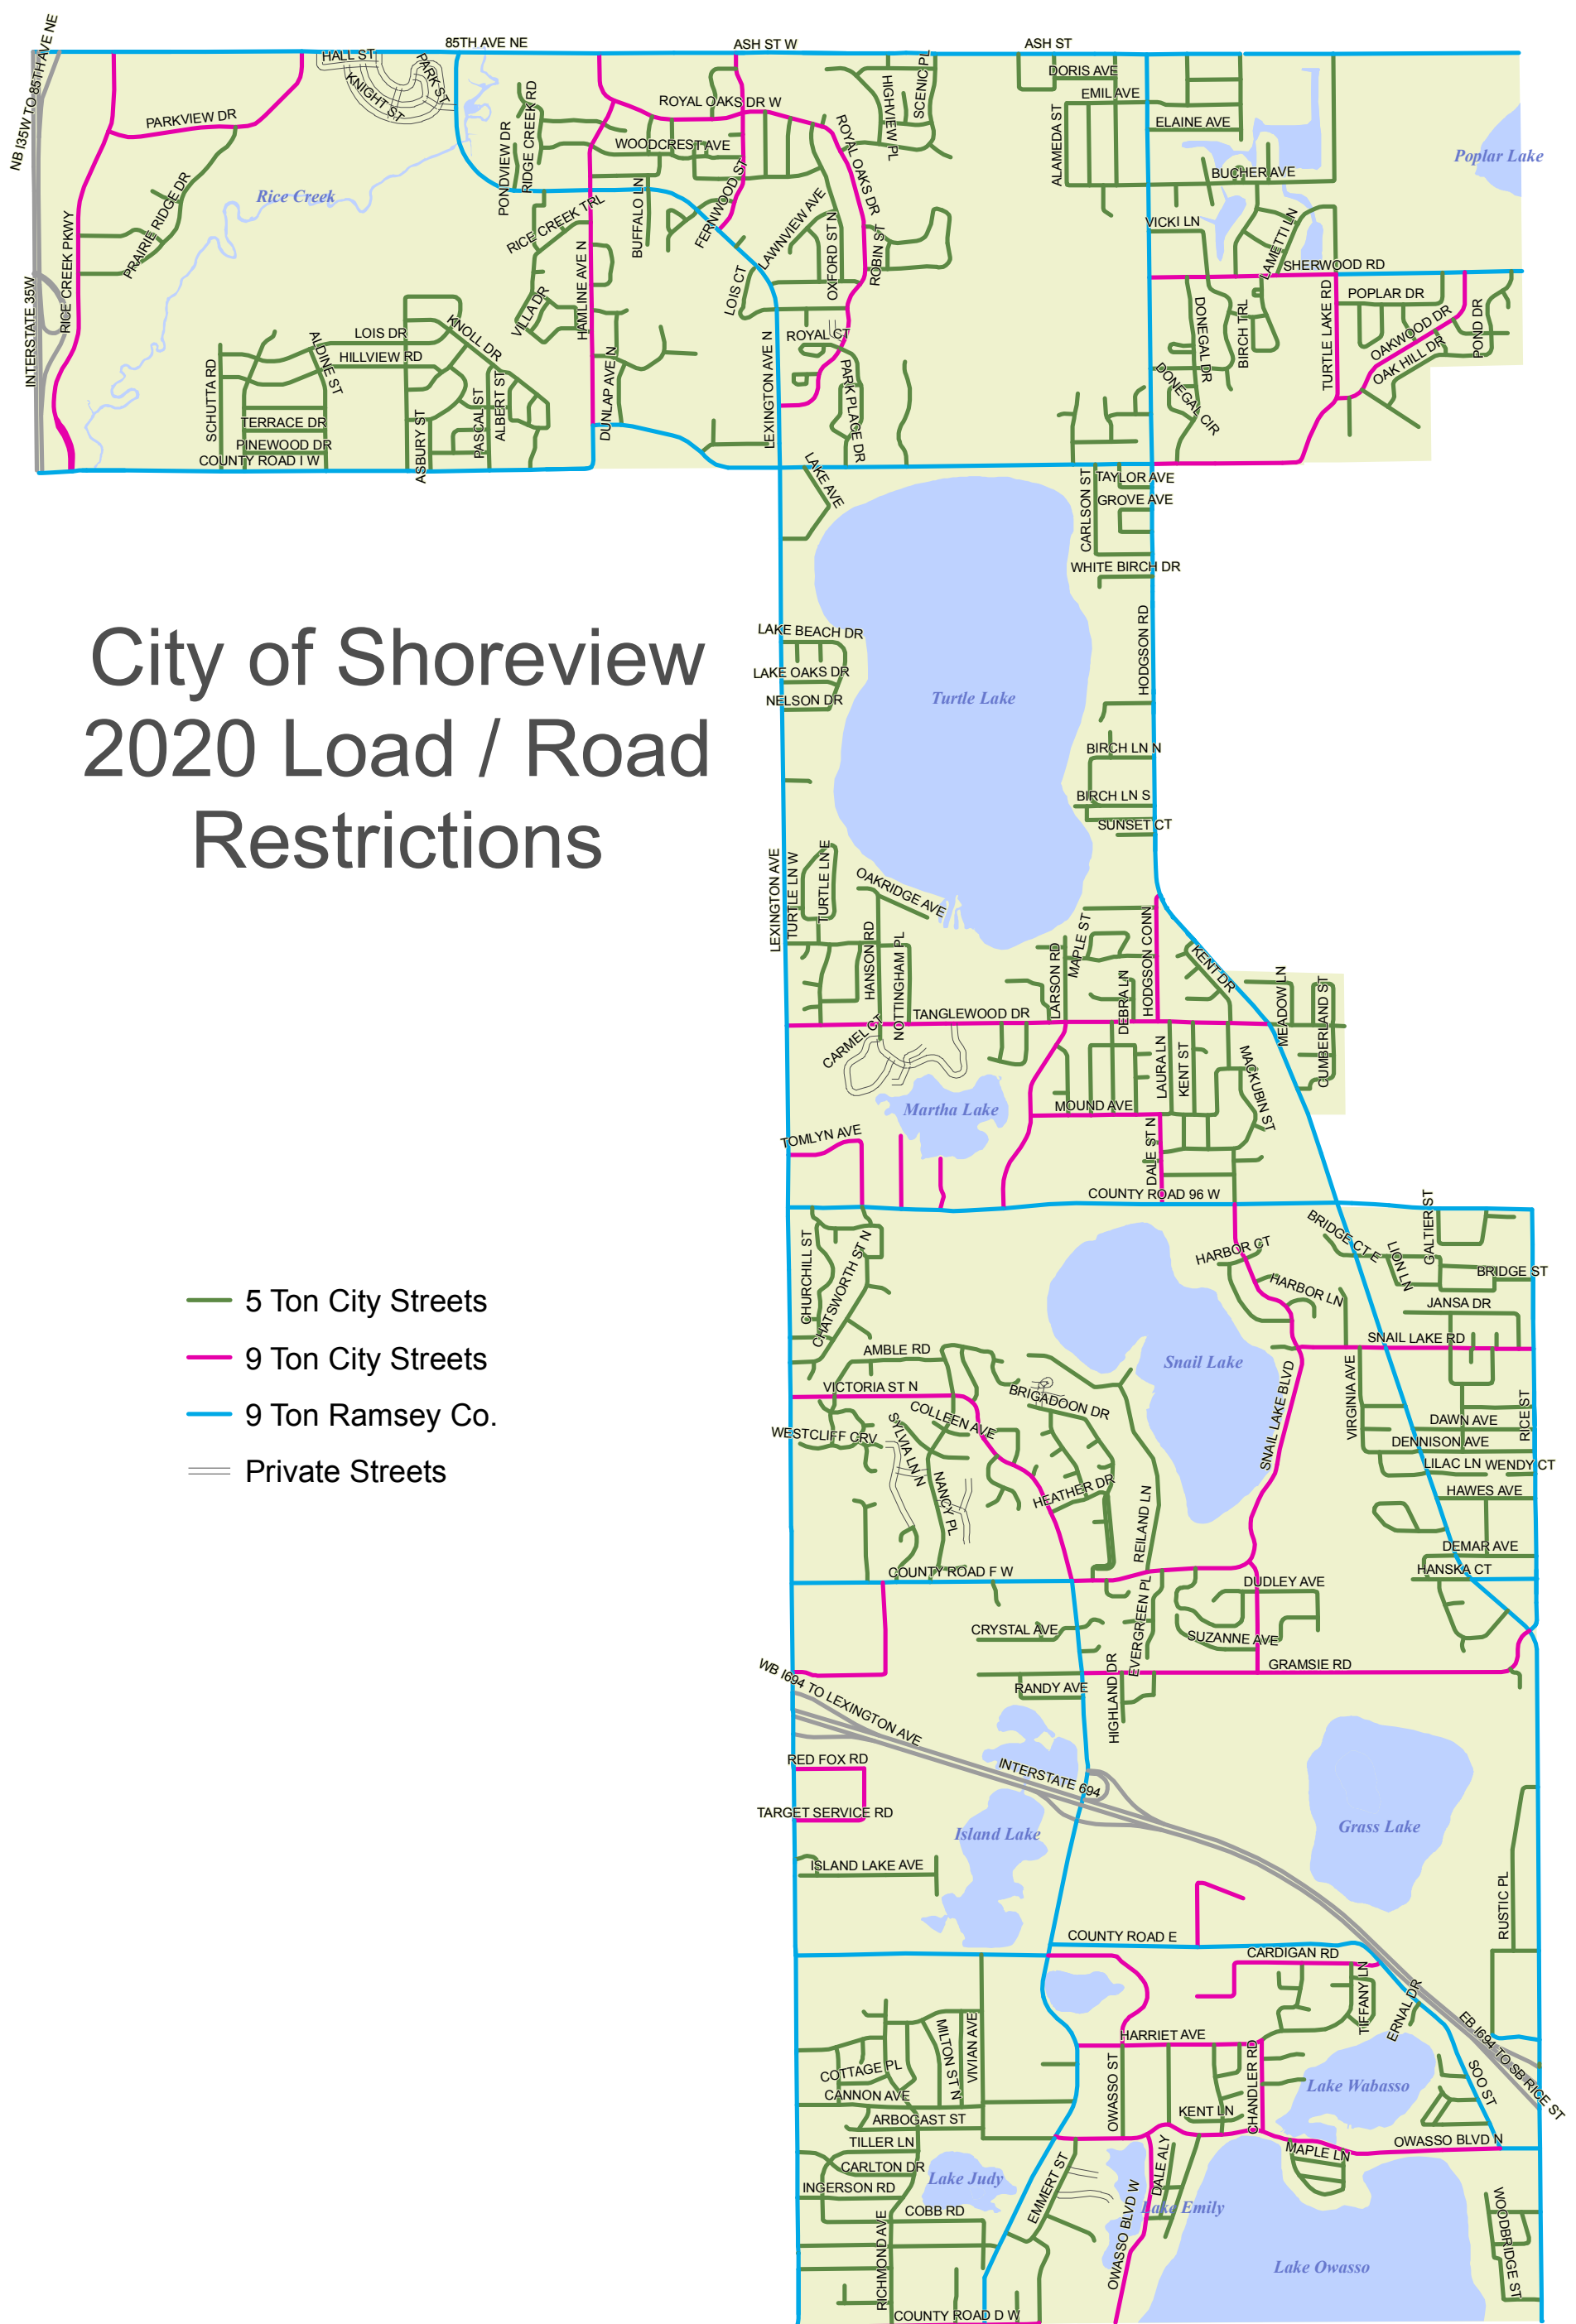

City of Shoreview 2020 Load / Road Restrictions

- 5 Ton City Streets
- 9 Ton City Streets
- 9 Ton Ramsey Co.
- Private Streets

N