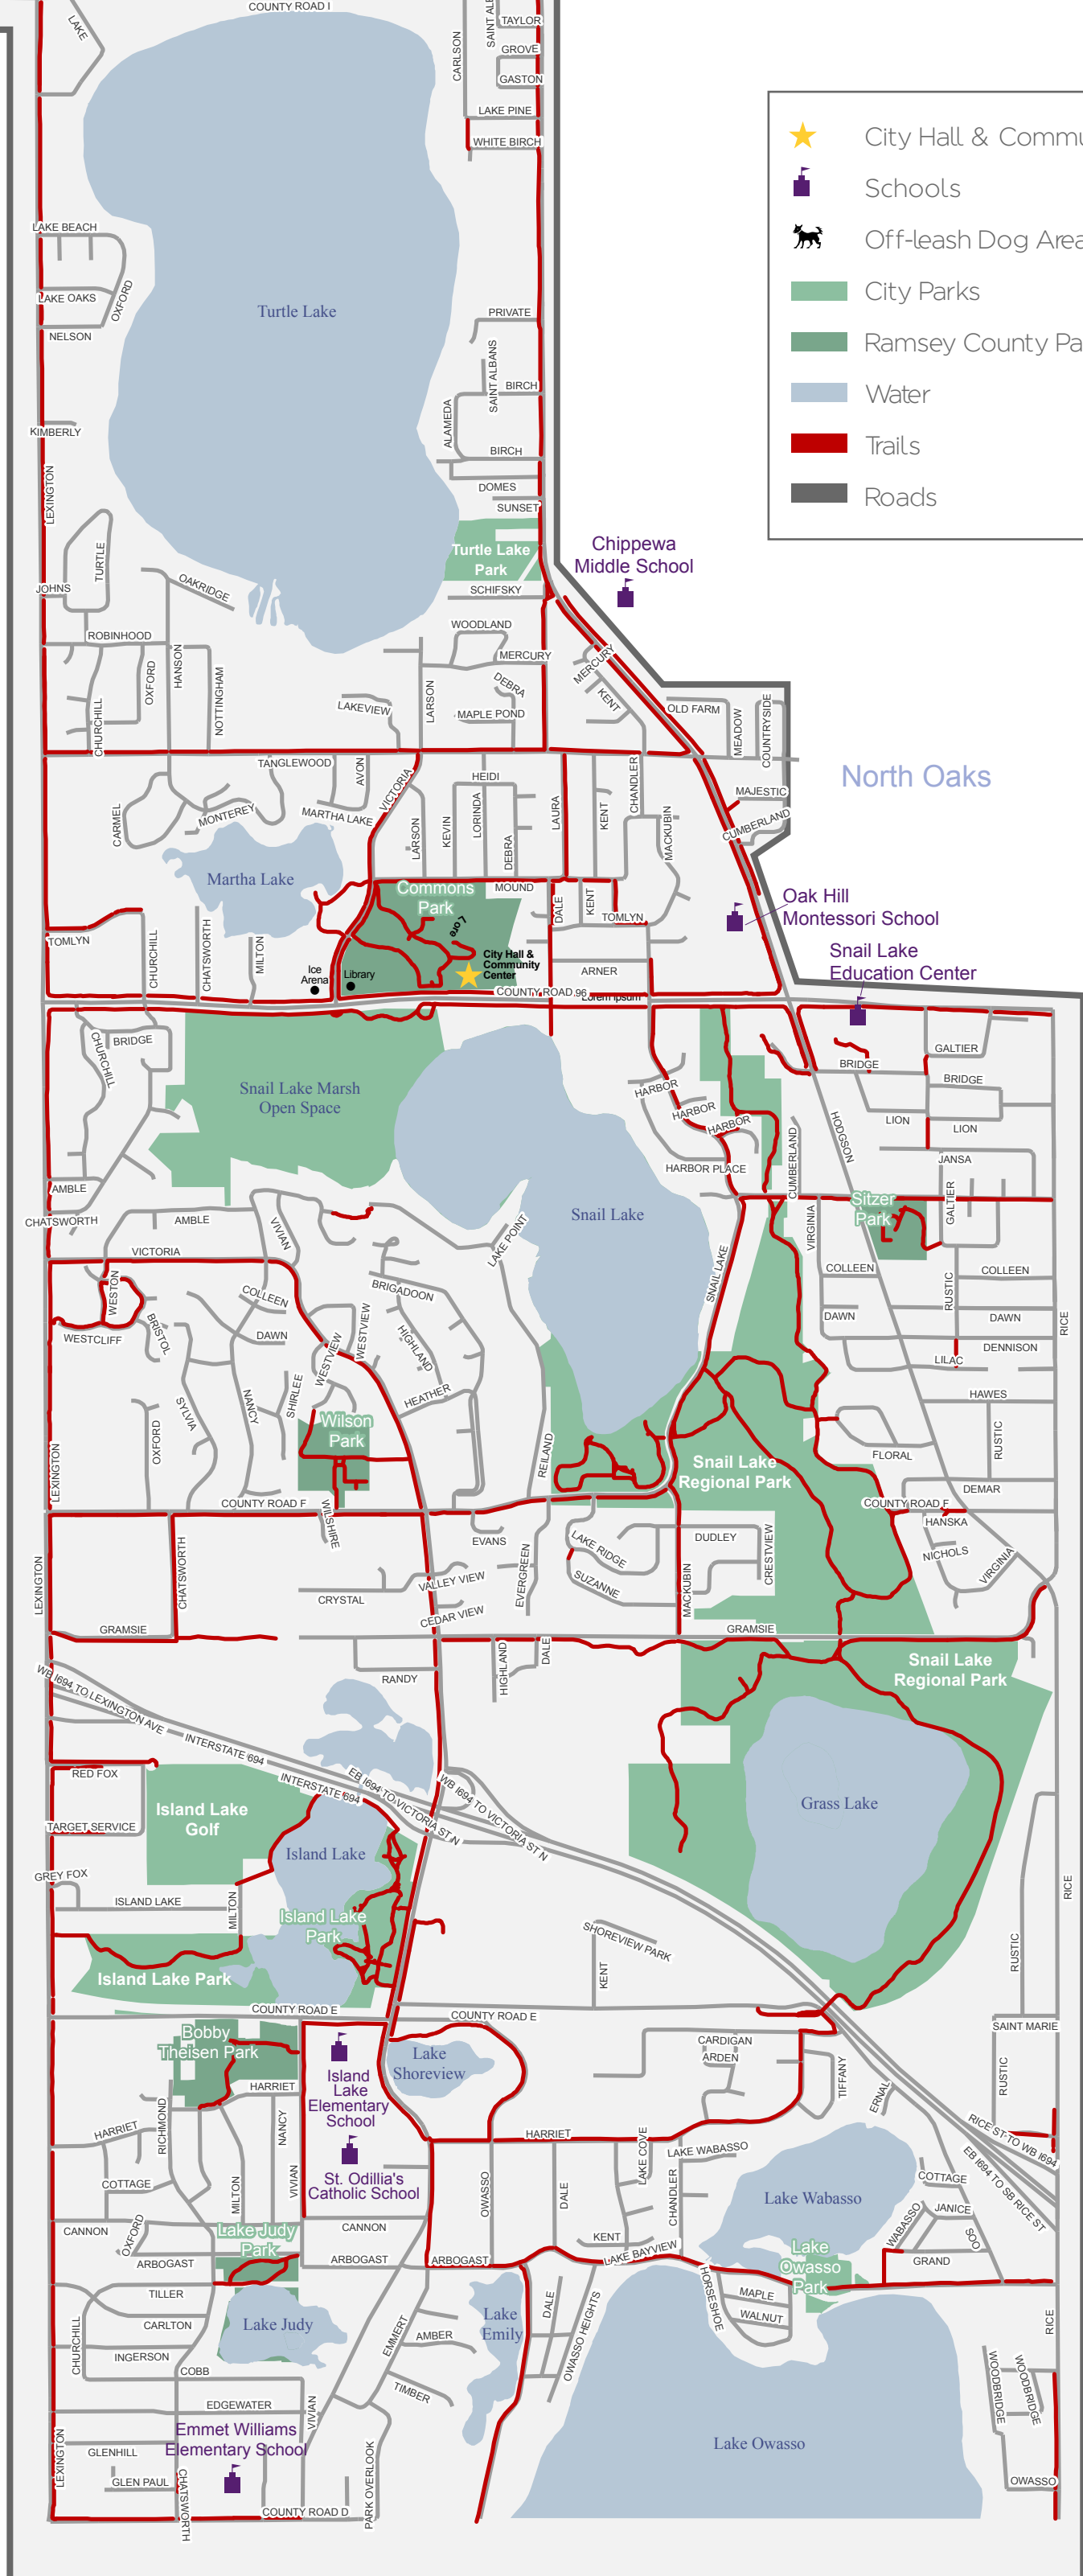

Public Buildings

- **F5 Chippewa Middle School** 5000 Hodgson Road
  3 Ball Fields • Soccer Field • Hardcourt Area • Playground • Swimming Pool • 5 Tennis Courts
- **E11 Emmet Williams Elementary School** 955 County Road D
  2 Ball Fields • Playground
- **F10 Island Lake Elementary School** 3555 Victoria Street North
  2 Ball Fields • Playground
- **F6 Ramsey County Library** 4570 Victoria Street North
  Shoreview Community Center 4580 Victoria Street North
  Waterpark • Indoor Playground • Fitness Center • Banquets-Meetings • Indoor Track • Gymnasium
  Shoreview Ice Arena 877 Highway 96
  Hockey Rinks
- **G6 Snail Lake Education Center** 350 Highway 96 West
  2 Ball Fields • Basketball Court • Playground • Soccer Fields
- **D3 Turtle Lake Elementary School** 1141 Lepak Court
  2 Ball Fields • Soccer Field • Basketball Court • Playground

- ★ City Hall & Community Center
- 🏫 Schools
- 🐕 Off-leash Dog Area
- 🌳 City Parks
- 🌳 Ramsey County Parks
- 💧 Water
- 🛤️ Trails
- 🛣️ Roads