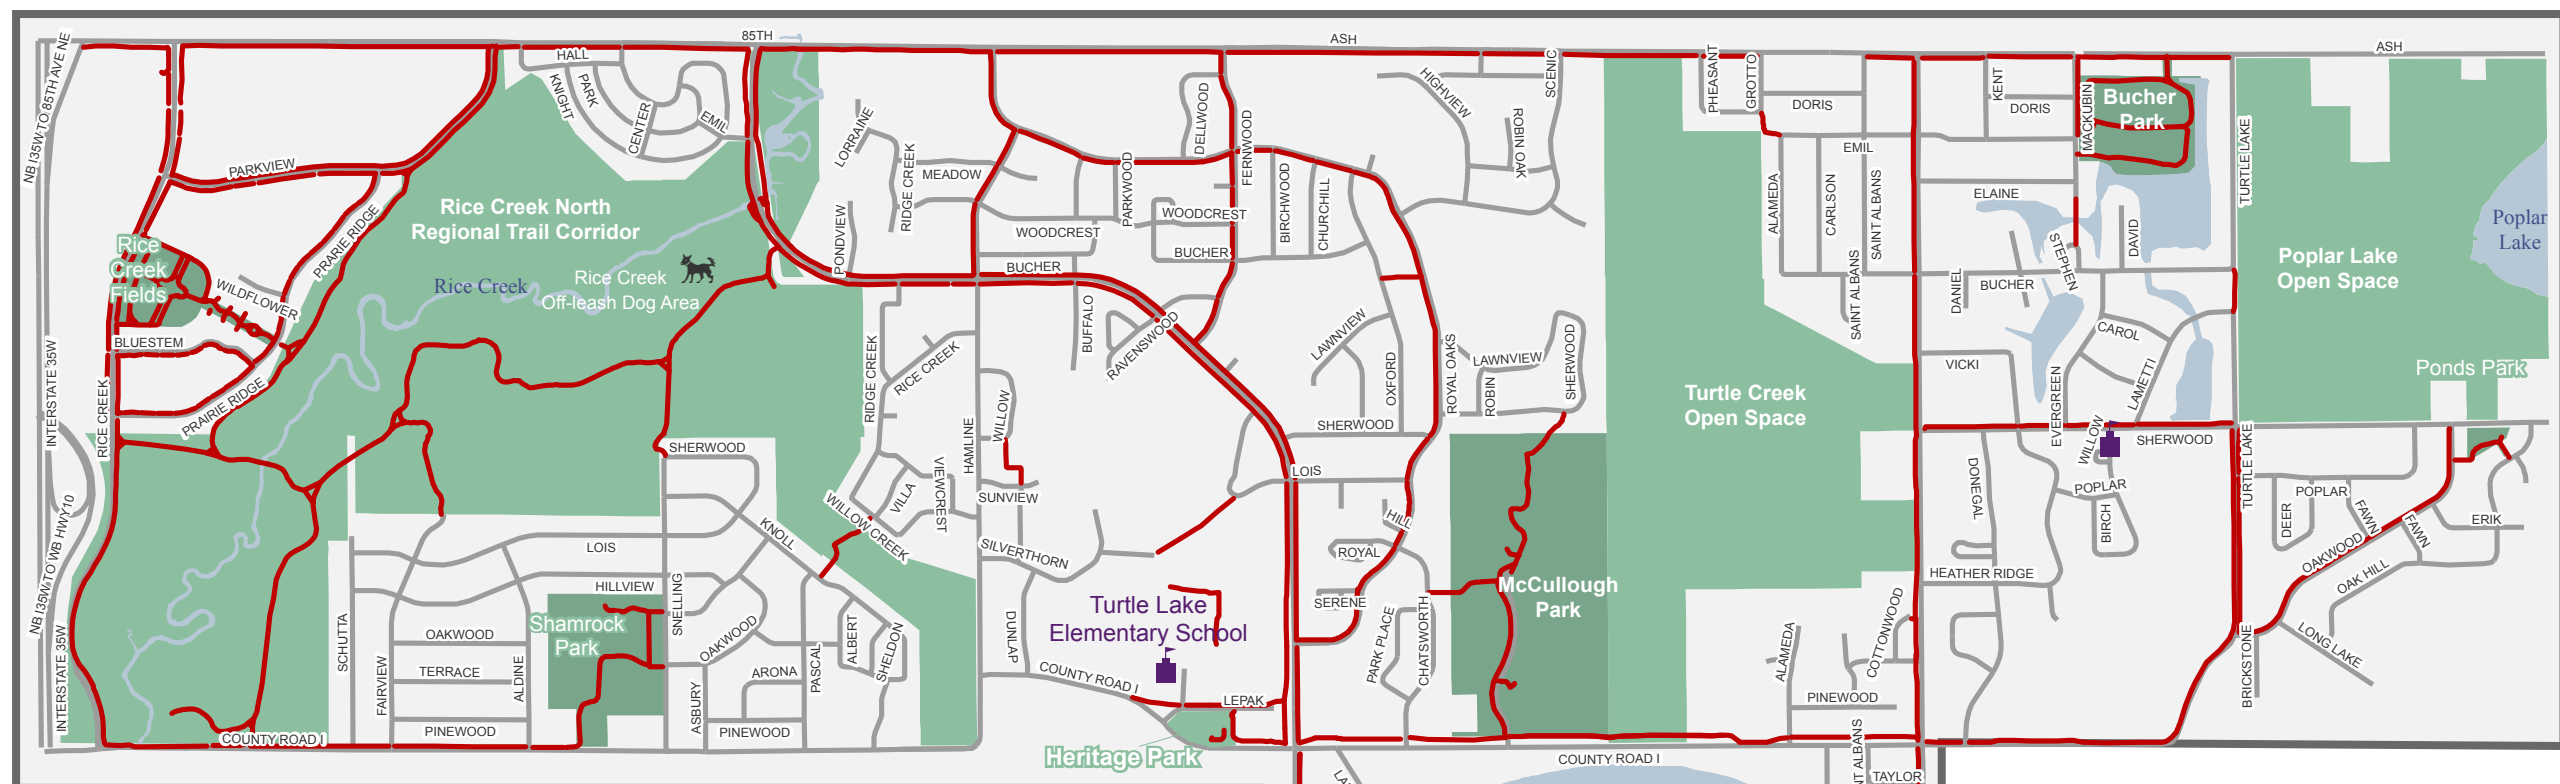

9

10

11

Blaine

Circle Pines

Lino Lakes

Mounds View

1

### County Parks

- E9 Island Lake County Park** 3655 Victoria Street | 167 acres  
Boat Ramp • Fishing • Golf Course • Shelter • Picnic • Playground • Volleyball
- G10 Lake Owasso County Park** 5900 Mackubin Street | 25 acres  
2 Boat Ramps • Fishing • Picnic • Nature Playground
- C2 Rice Creek North Regional Trail** 1951 County Road I West  
Off-Leash Dog Area (5959 Lexington Avenue) • Picnic • Trails • Canoeing
- G8 Vadnais-Snail Lakes Regional Park** 4191 Snail Lake Blvd. | 400 acres  
Boat Ramp • Fishing • Golf Course • Shelter • Picnic • Playground • Volleyball
- F5 Turtle Lake County Park** 915 County Road I | 75 acres  
Boat Ramp • Fishing • Golf Course • Shelter • Picnic • Playground • Swimming Beach • Volleyball

### Public Buildings

- F5 Chippewa Middle School** 5000 Hodgson Road  
3 Ball Fields • Soccer Field • Hardcourt Area • Playground • Swimming Pool • 5 Tennis Courts
- E11 Emmet Williams Elementary School** 955 County Road D  
2 Ball Fields • Playground
- F10 Island Lake Elementary School** 3555 Victoria Street North  
2 Ball Fields • Playground
- F6 Ramsey County Library** 4570 Victoria Street North  
**Shoreview Community Center** 4580 Victoria Street North  
Waterpark • Indoor Playground • Fitness Center • Banquets-Meetings • Indoor Track • Gymnasium  
**Shoreview Ice Arena** 877 Highway 96  
Hockey Rinks
- G6 Snail Lake Education Center** 350 Highway 96 West  
2 Ball Fields • Basketball Court • Playground • Soccer Fields
- D3 Turtle Lake Elementary School** 1141 Lepak Court  
2 Ball Fields • Soccer Field • Basketball Court • Playground